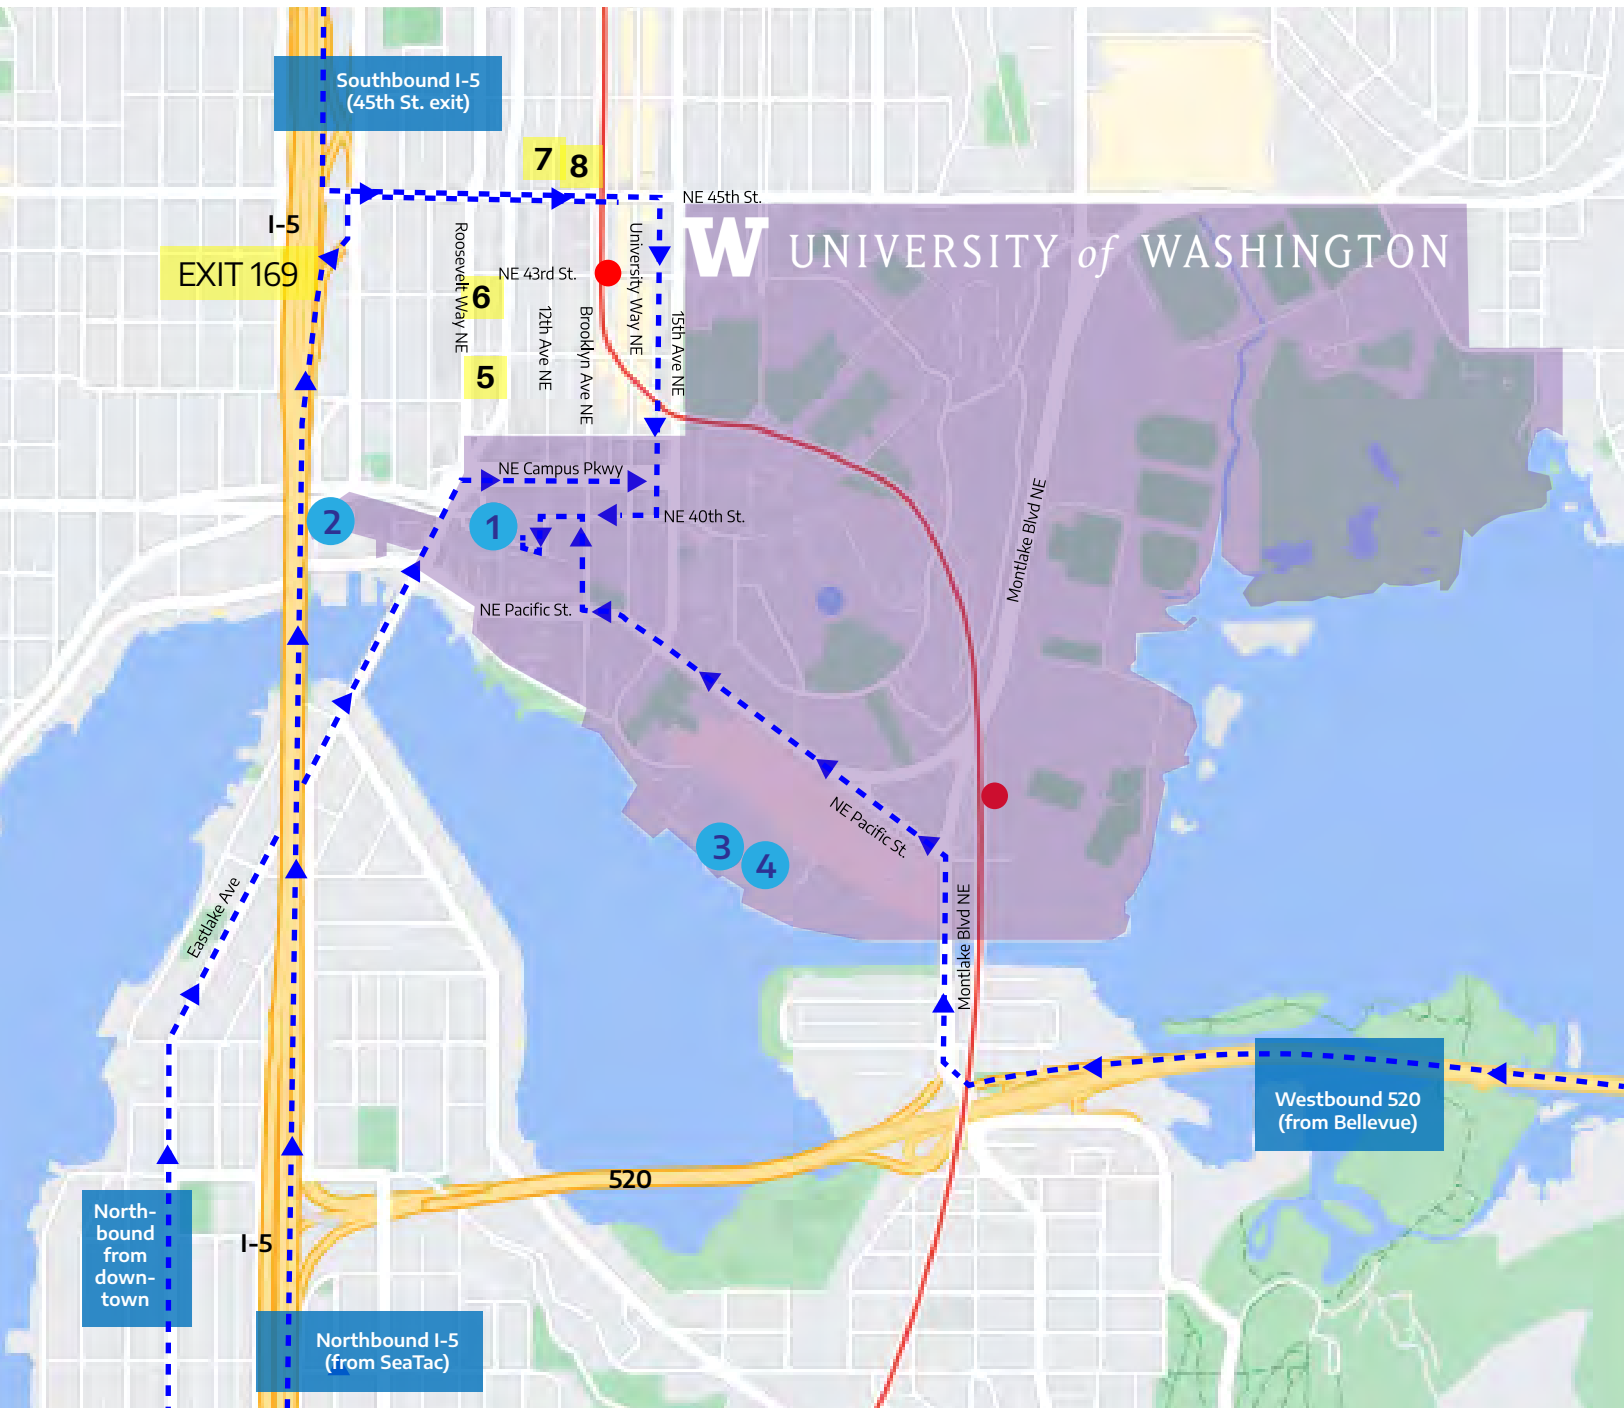

# Applied Physics Laboratory, University of Washington

- 1 Henderson Hall 2 Benjamin Hall 3 Oceanography Building 4 Portage Bay Building

1013 NE 40th St.

**5 University Inn**  
 4140 Roosevelt Way NE  
 Seattle 98105  
 206-632-5055  
<https://www.staypineapple.com/university-inn-seattle-wa>

**6 Watertown Hotel**  
 4242 Roosevelt Way NE  
 Seattle, 98105  
 206-826-4242  
<https://www.staypineapple.com/watertown-hotel-seattle-wa>

**7 Residence Inn by Marriott**  
 4501 12th Ave NE  
 Seattle, 98105  
 206-322-8887  
<https://www.marriott.com/en-us/hotels/seaud-residence-inn-seattle-university-district/overview/>

**8 The Graduate**  
 4507 Brooklyn Avenue NE  
 Seattle, 98105  
 206-634-2000  
<https://www.graduatehotels.com/seattle/>